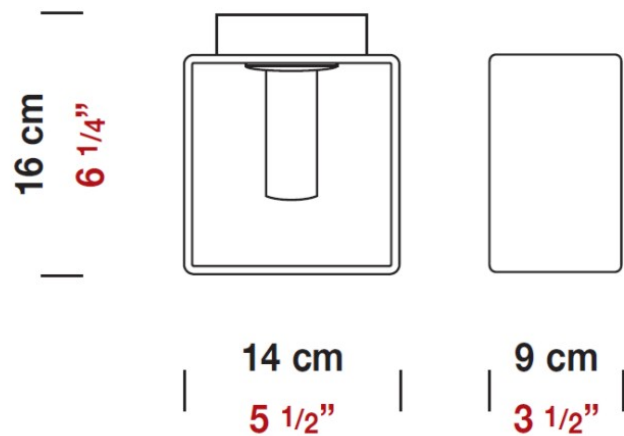

DOMINO SURFACE

D82036-WHI

PROJECT	
TYPE	
NOTES	
QUANTITY	
DATE	

GENERAL

Series: Domino
Brand: Panzeri
Division: Design
Mounting Type: Surface
Mounting Location: Wall
Subcategory: Ambient

PHYSICAL

Shape: Rectangle
Length (mm): 140
Length (in): 5 1/2
Width (mm): 90
Width (in): 3 5/16
Height (mm): 160
Height (in): 6 3/16
Light Distribution: Direct / Indirect
Weight (kg): 1.23
Weight (lbs): 2.71
Diffuser: Matte White Blown Glass
Fixture Material: Glass / Aluminum

ELECTRICAL

Number of Lamps: 1
Lamp Type: LED Retrofit / Halogen
Bulb Included: Bulb Not Included
Max. Wattage Per Lamp (W): 3 / 35
Lamp Base: G9
Driver Included: No

LED

OPTICAL

RATINGS AND CERTIFICATIONS

Certified By: CSA Certified to UL and CSA Standards
IP rating: IP40