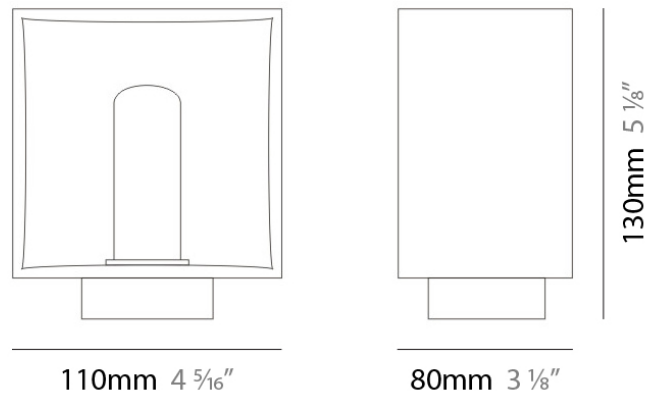

DOMINO PORTABLE

D84079

PROJECT	_____
TYPE	_____
NOTES	_____
QUANTITY	_____
DATE	_____

GENERAL

Series: Domino
Brand: Panzeri
Division: Design
Mounting Type: Portable
Mounting Location: Table
Subcategory: Table

PHYSICAL

Shape: Cube
Length (mm): 110
Length (in): 4 ⁵/₁₆
Width (mm): 80
Width (in): 3 ¹/₈
Height (mm): 130
Height (in): 5 ¹/₈
Light Distribution: Omnidirectional
Weight (kg): 1.23
Weight (lbs): 2.7
Diffuser: Matte White Blown Glass
Fixture Finish: Metallic Gray
Fixture Material: Glass / Aluminum

ELECTRICAL

Number of Lamps: 1
Lamp Type: LED Retrofit
Lamp Shape: T4
Bulb Included: Bulb Not Included
Total Output Wattage (W): 3
Max. Wattage Per Lamp (W): 3
Lamp Base: G9
Input Voltage (V): 120

LED

OPTICAL

RATINGS AND CERTIFICATIONS

Certified By: CSA Certified to UL and CSA Standards
IP rating: IP40