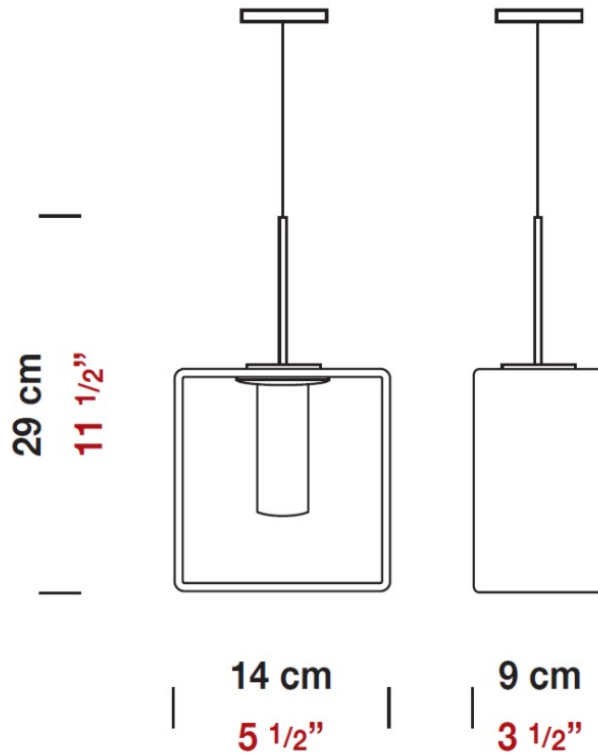

DOMINO SUSPENSION

D81048-BLK

PROJECT	
TYPE	
NOTES	
QUANTITY	
DATE	

GENERAL

Series: Domino
Brand: Panzeri
Division: Design
Mounting Type: Suspension
Mounting Location: Ceiling
Subcategory: Pendant

PHYSICAL

Length (mm): 140
Length (in): 5 1/2
Width (mm): 90
Width (in): 3 9/16
Height (mm): 290
Height (in): 11 7/16
Max. Overall Height (mm): 2290
Max. Overall Height (in): 90 3/16
Weight (kg): 1.23
Weight (lbs): 2.71
Diffuser: Black Blown Glass

ELECTRICAL

Number of Lamps: 1
Lamp Type: LED Retrofit / Halogen
Bulb Included: Bulb Not Included
Total Output Wattage (W): 13 / 60
Max. Wattage Per Lamp (W): 13 / 60
Lamp Base: G9

LED

OPTICAL

RATINGS AND CERTIFICATIONS

Certified By: CSA Certified to UL and CSA Standards
IP rating: IP20